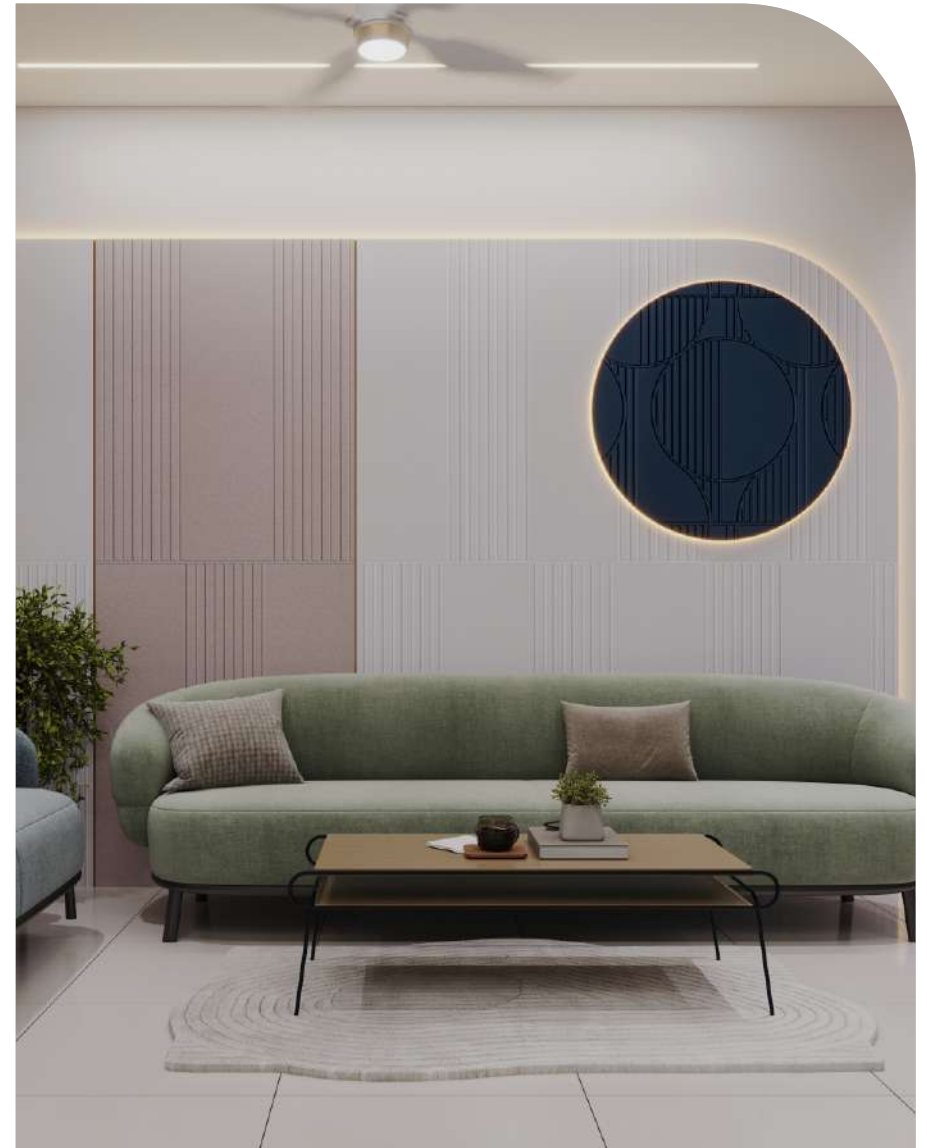

# FRESCO PANEL

STYLE  
BEYOND  
THE SURFACE

TIMELESS

*Class*

Size | Thickness  
**590 X 2400mm | 6mm**  
**Polymer Coated HDHMR Panel**

FS004-PO6

**FRESCO**  
PANEL

REIMAGINE  
REFRESH  
REDESIGN.