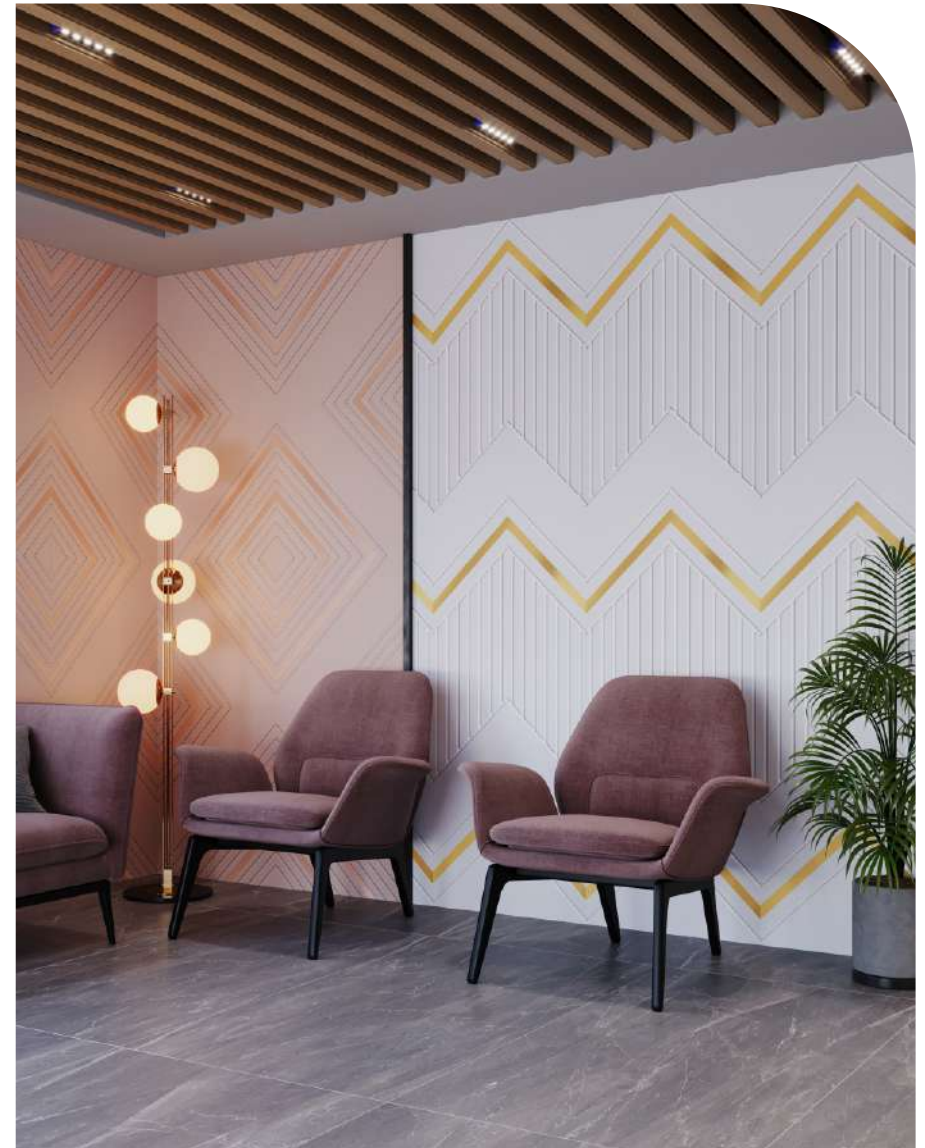

# FRESCO PANEL

COLOR  
OUTSIDE  
THE LINES

TIMELESS

*Class*

Size | Thickness  
**590 X 2400mm** | **6mm**  
**Polymer Coated HDHMR Panel**

FS008-PO13

**FRESCO**  
PANEL

ART THAT  
LIVES ON  
YOUR WALL