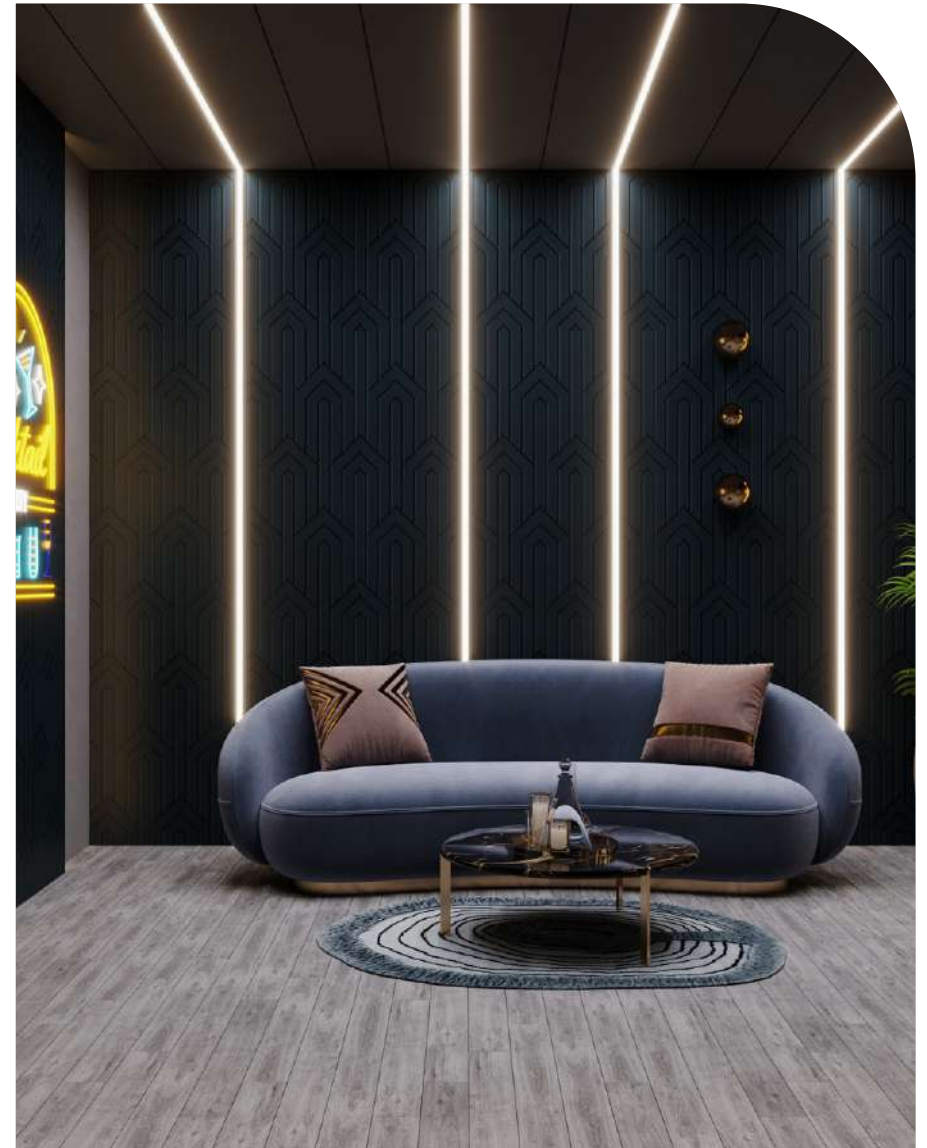

# FRESCO PANEL

REDEFINE  
THE  
ORDINARY

TIMELESS

*Class*

Size | Thickness  
**590 X 2400mm** | **6mm**  
**Polymer Coated HDHMR Panel**

FS003-PO14

**FRESCO**  
PANEL

WALLS  
WITH  
PURPOSE