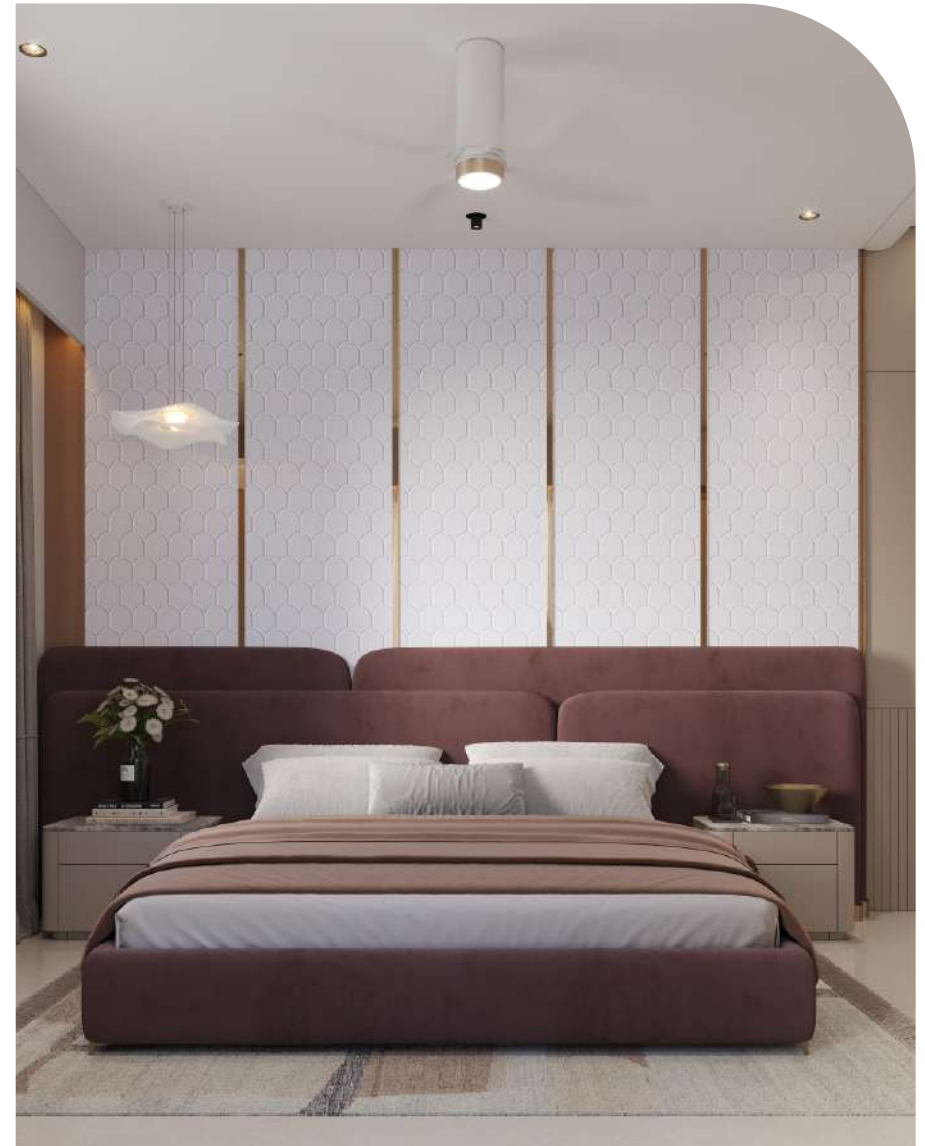

# FRESCO PANEL

STYLE  
THAT  
STICKS

TIMELESS

*Class*

Size | Thickness  
**590 X 2400mm | 6mm**  
**Polymer Coated HDHMR Panel**

FS014-PO6

**FRESCO**  
PANEL

REDEFINE  
THE  
ORDINARY