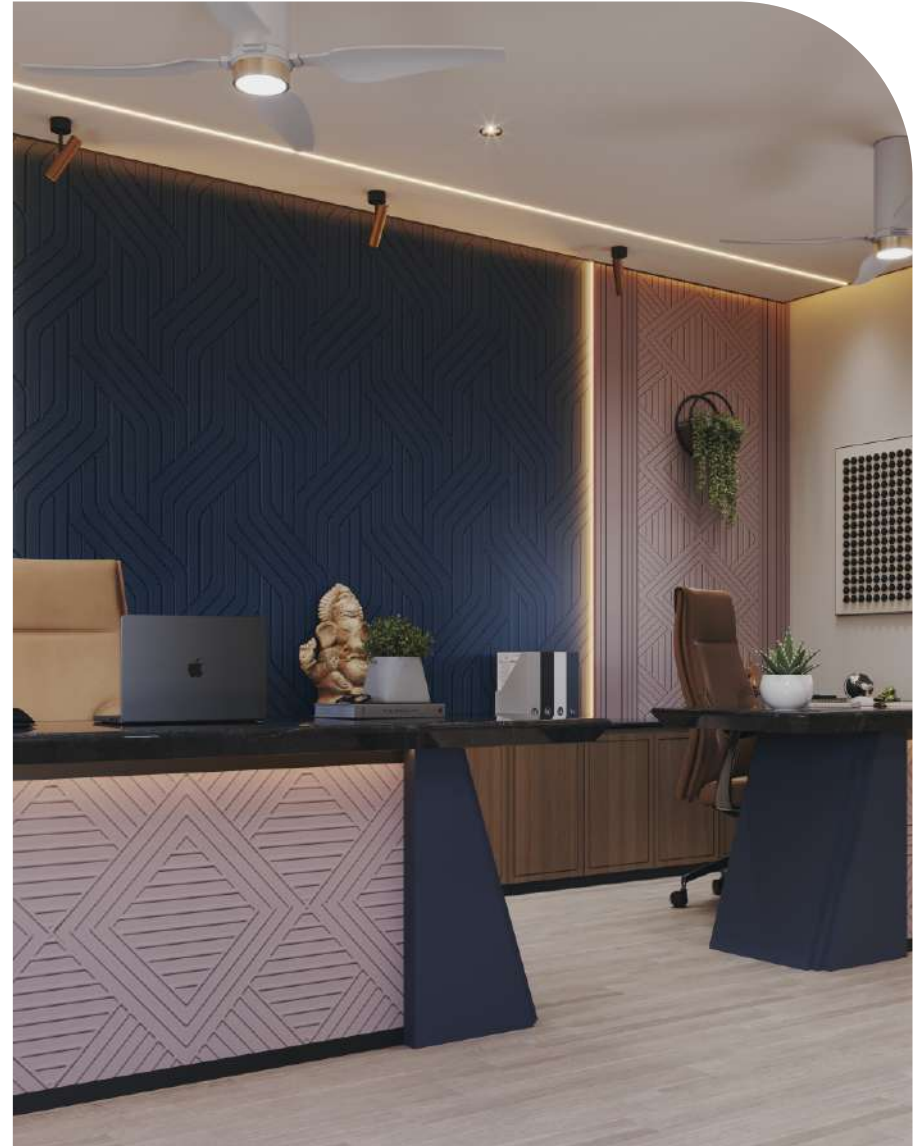

# FRESCO PANEL

WALLS  
WITH  
PURPOSE

TIMELESS

*Class*

Size | Thickness  
**590 X 2400mm** | **6mm**  
**Polymer Coated HDHMR Panel**

FS016-PO8