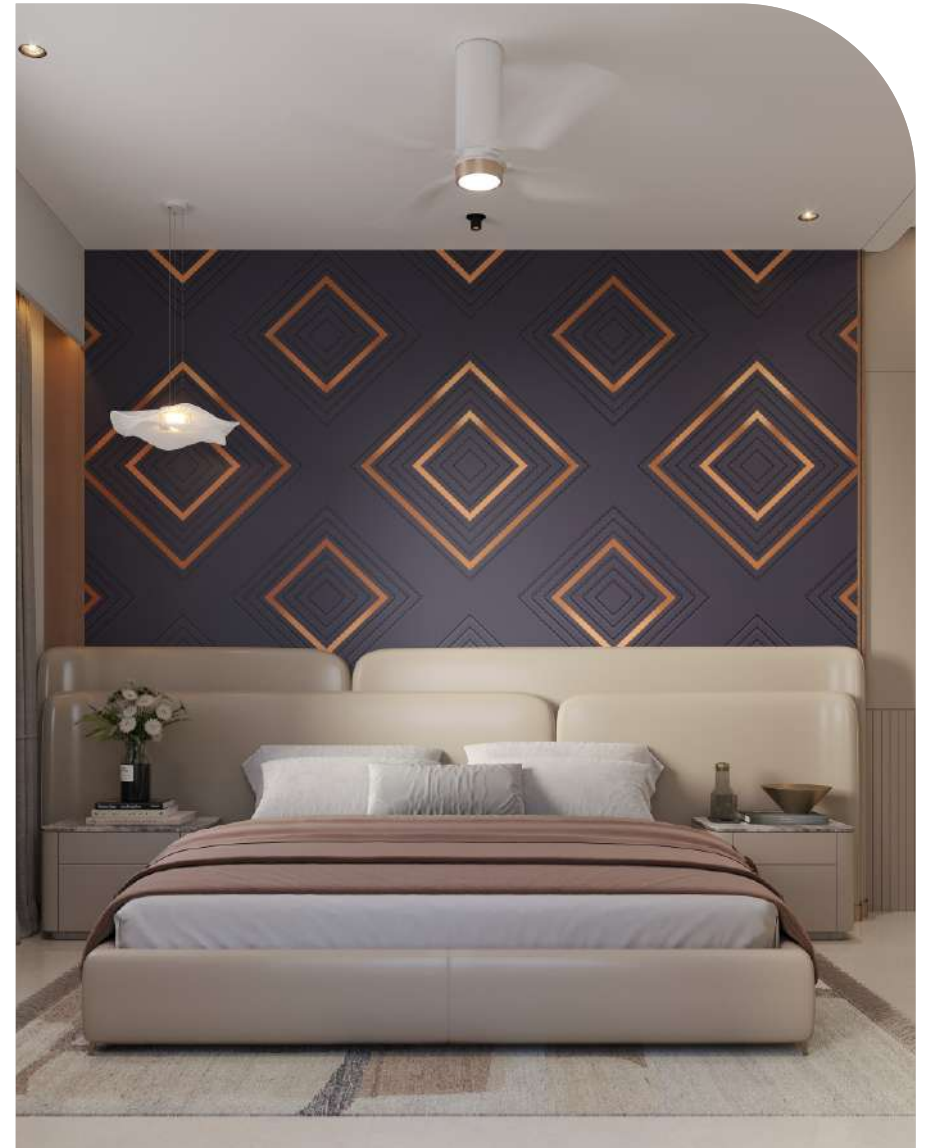

FRESCO PANEL

MORE THAN
A WALL —
IT'S A VIBE

TIMELESS

Class

Size | Thickness
590 X 2400mm | **6mm**
Polymer Coated HDHMR Panel