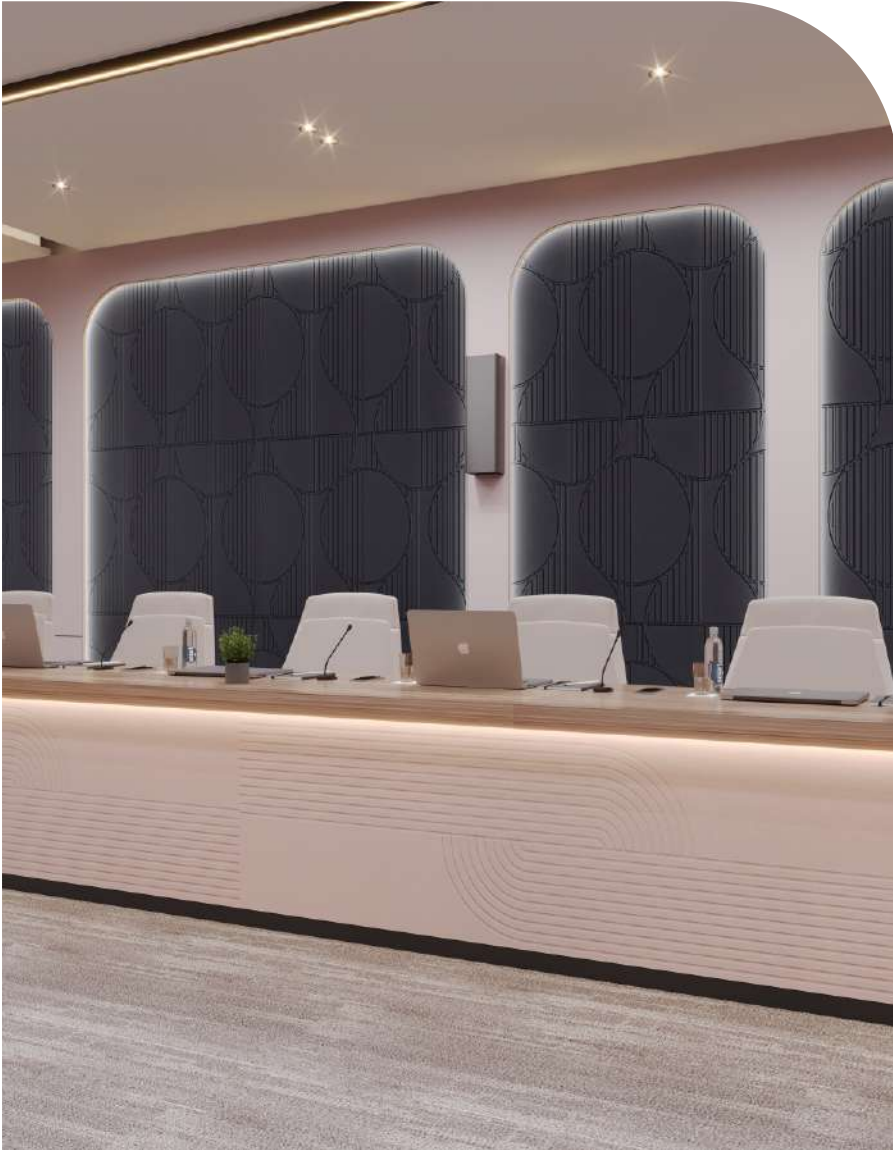

# FRESCO PANEL

DESIGN IS  
IN THE  
DETAILS

TIMELESS  
*Class*

Size | Thickness  
**590 X 2400mm** | **6mm**  
**Polymer Coated HDHMR Panel**

FS011-PO8

**FRESCO**  
PANEL

YOUR  
WALLS,  
YOUR VOICE

TIMELESS