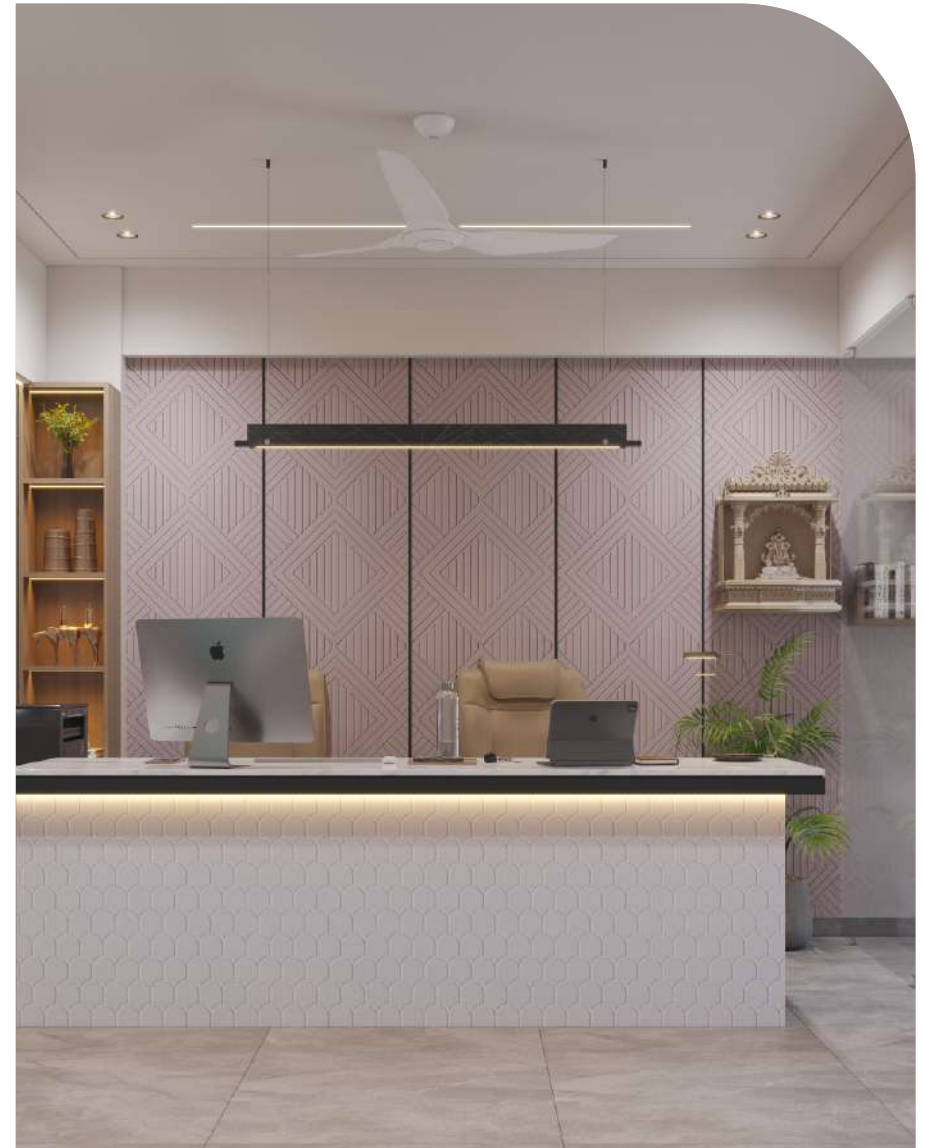

# FRESCO PANEL

A NEW  
ERA OF  
WALL EXPRESSION

TIMELESS

*Class*

FS007-PO11

Size | Thickness  
**590 X 2400mm** | **6mm**  
**Polymer Coated HDHMR Panel**