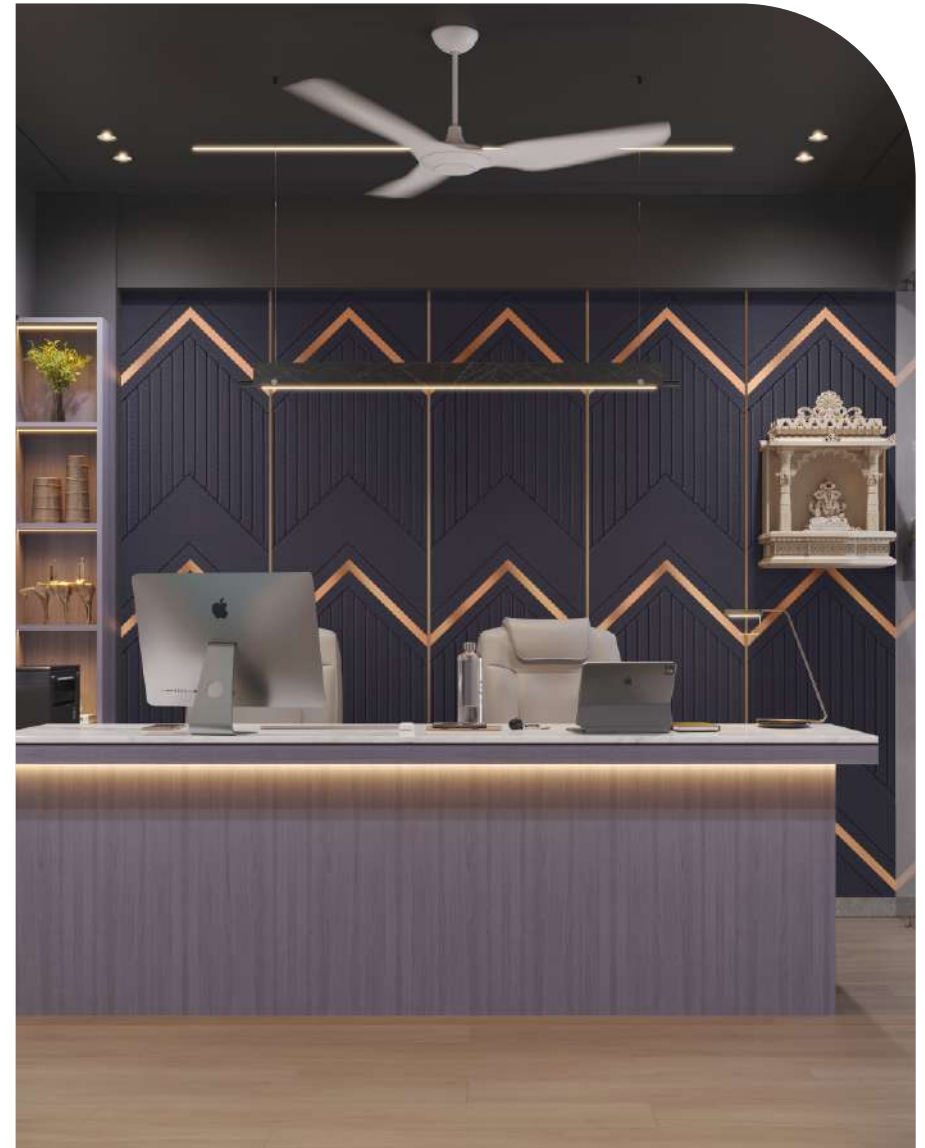

# FRESCO PANEL

FROM  
PLAIN TO  
POWERFUL

TIMELESS

*Class*

Size  
**590 X 2400mm** | Thickness  
**6mm**  
**Polymer Coated HDHMR Panel**

FS008-P07

**FRESCO**  
PANEL

MAKE SPACE  
FOR  
INSPIRATION