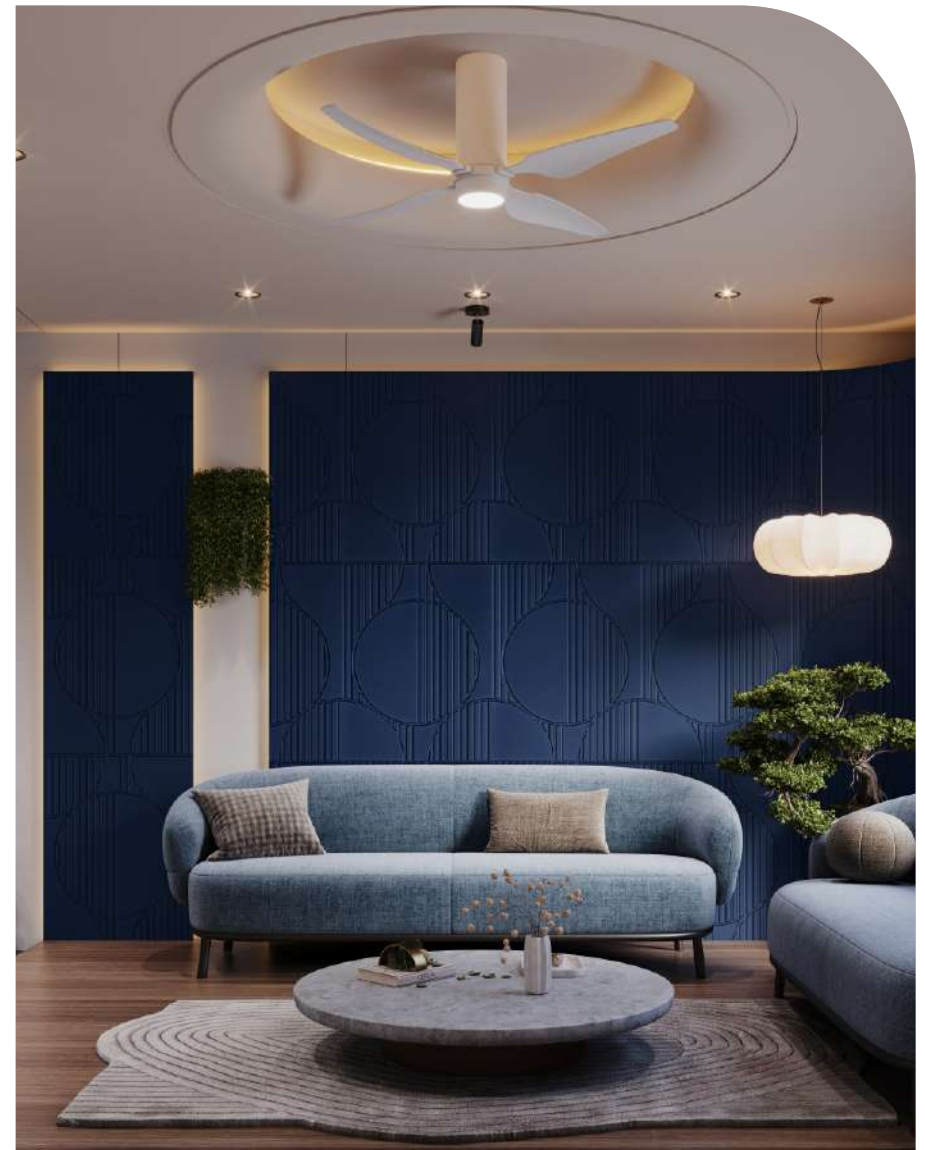

# FRESCO PANEL

DESIGN IS  
IN THE  
DETAILS

TIMELESS  
*Class*

Size | Thickness  
**590 X 2400mm** | **6mm**  
**Polymer Coated HDHMR Panel**

FS011-PO8

**FRESCO**  
PANEL

YOUR  
WALLS,  
YOUR VOICE

TIMELESS