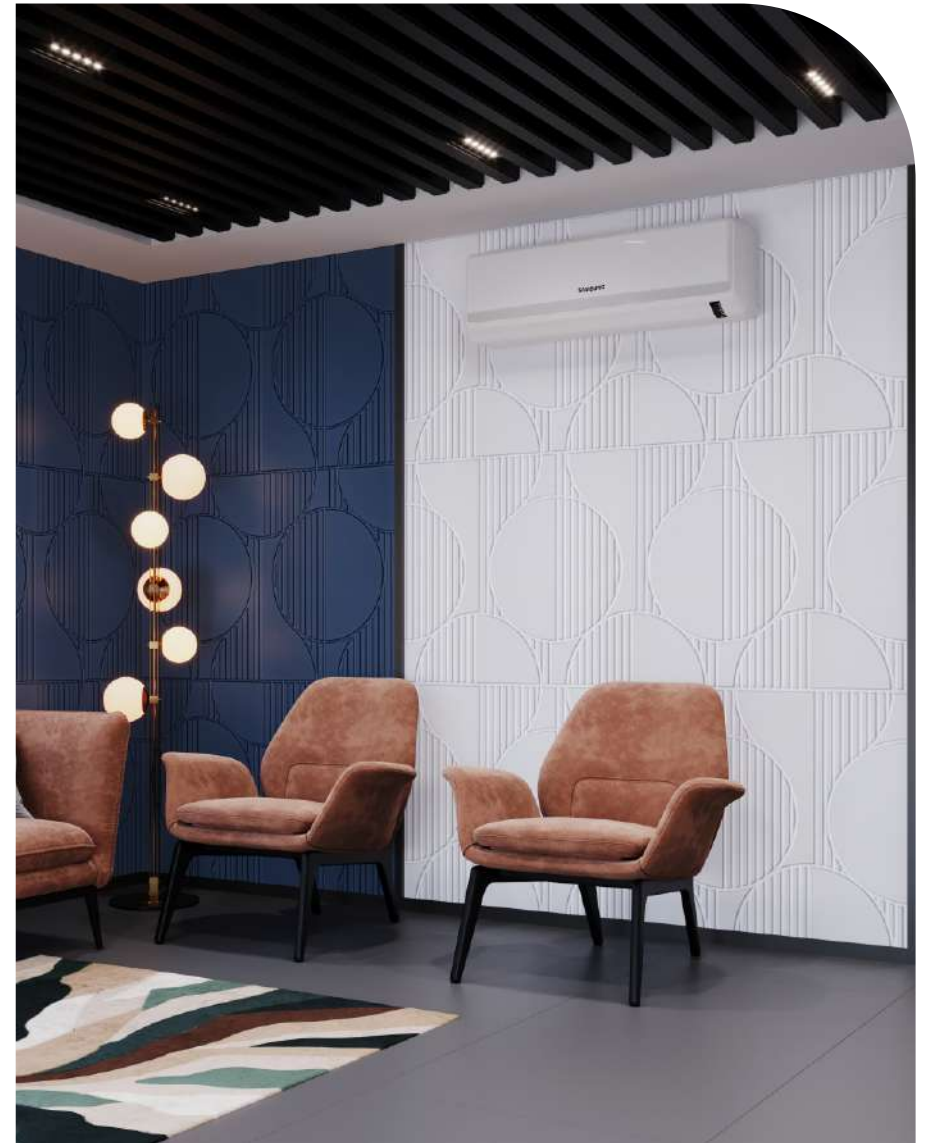

# FRESCO PANEL

LET  
THE  
WALLS TALK

TIMELESS

*Class*

Size **590 X 2400mm** | Thickness **6mm**  
**Polymer Coated HDHMR Panel**

FS011-P013

**FRESCO**  
PANEL

FROM  
BLANK  
TO BOLD