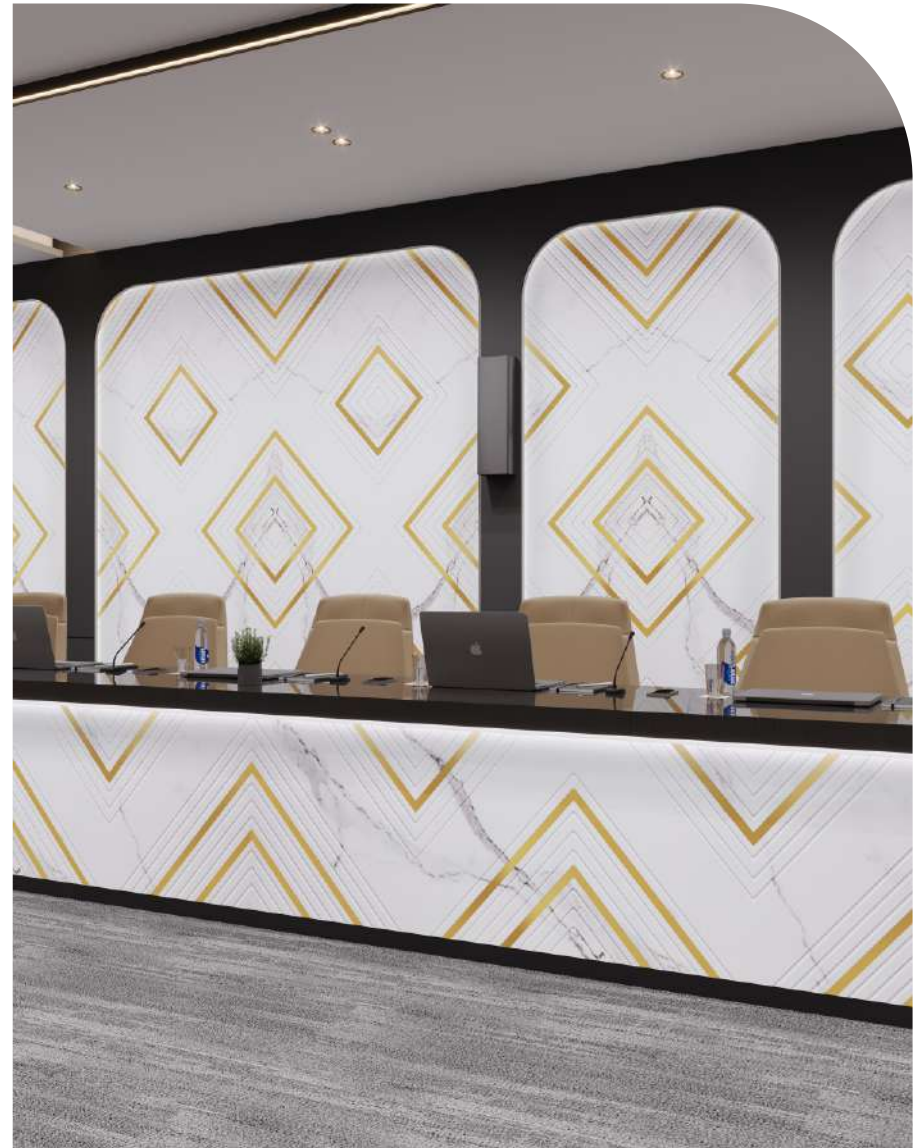

# FRESCO PANEL

WHERE BLANK  
WALLS MEET  
BOLD IDEAS

TIMELESS

*Class*

Size  
**590 X 2400mm** | Thickness  
**6mm**  
**Polymer Coated HDHMR Panel**

FS006-P018

**FRESCO**  
PANEL

LET YOUR  
SPACE SPEAK  
VOLUMES