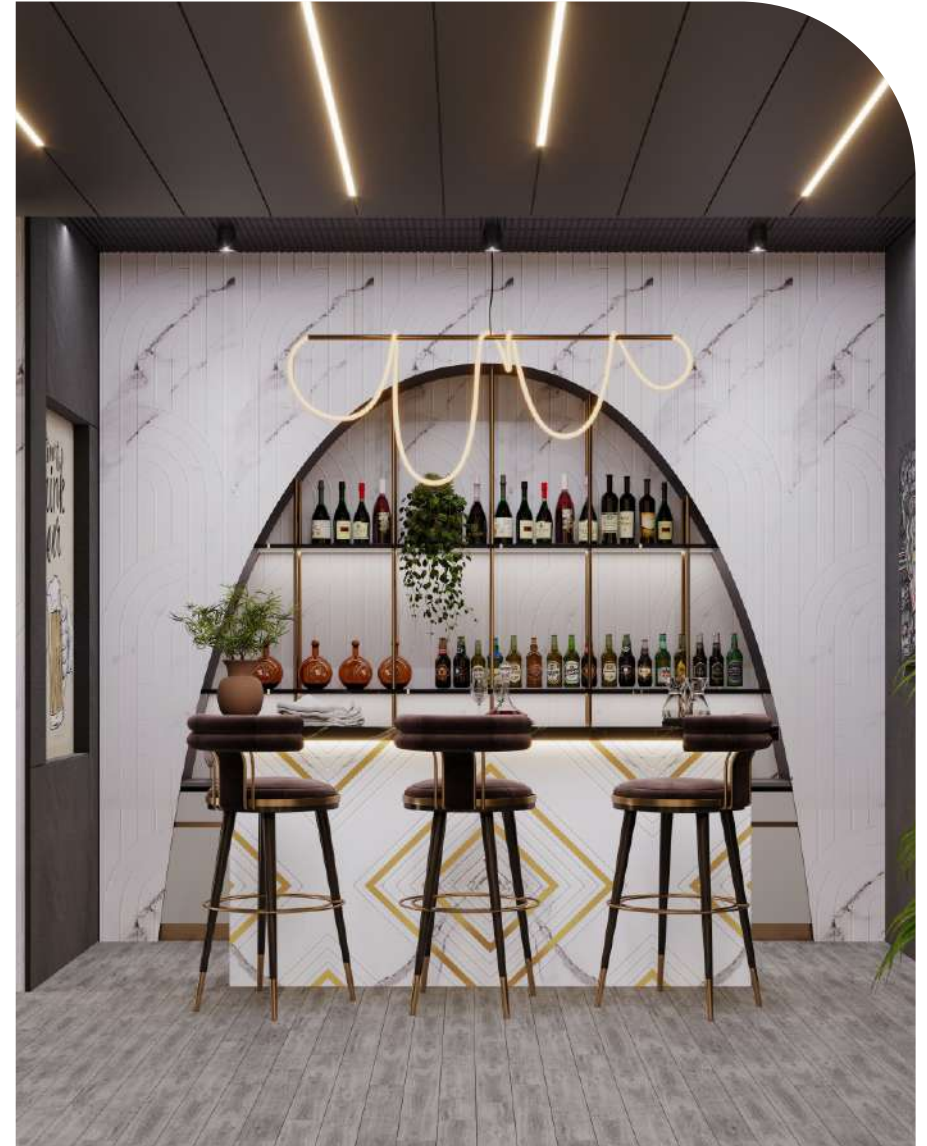

# FRESCO PANEL

EVERY WALL  
DESERVES  
A STORY

TIMELESS

*Class*

Size | Thickness  
**590 X 2400mm | 6mm**  
**Polymer Coated HDHMR Panel**

FS009-P18

**FRESCO**  
PANEL

TURN SPACES  
INTO  
STATEMENTS