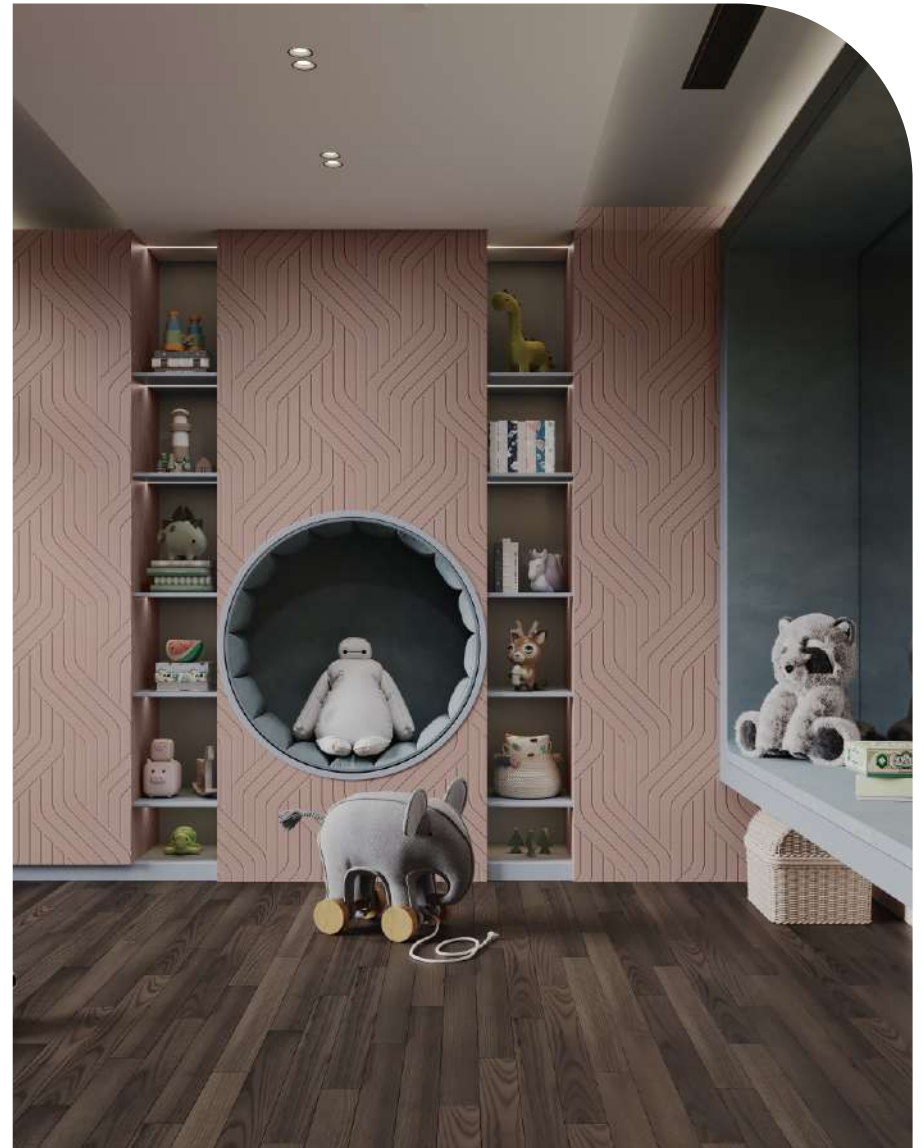

# FRESCO PANEL

LET YOUR  
SPACE SPEAK  
VOLUMES

TIMELESS

*Class*

Size  
**590 X 2400mm** | Thickness  
**6mm**  
**Polymer Coated HDHMR Panel**

FS016-PO12