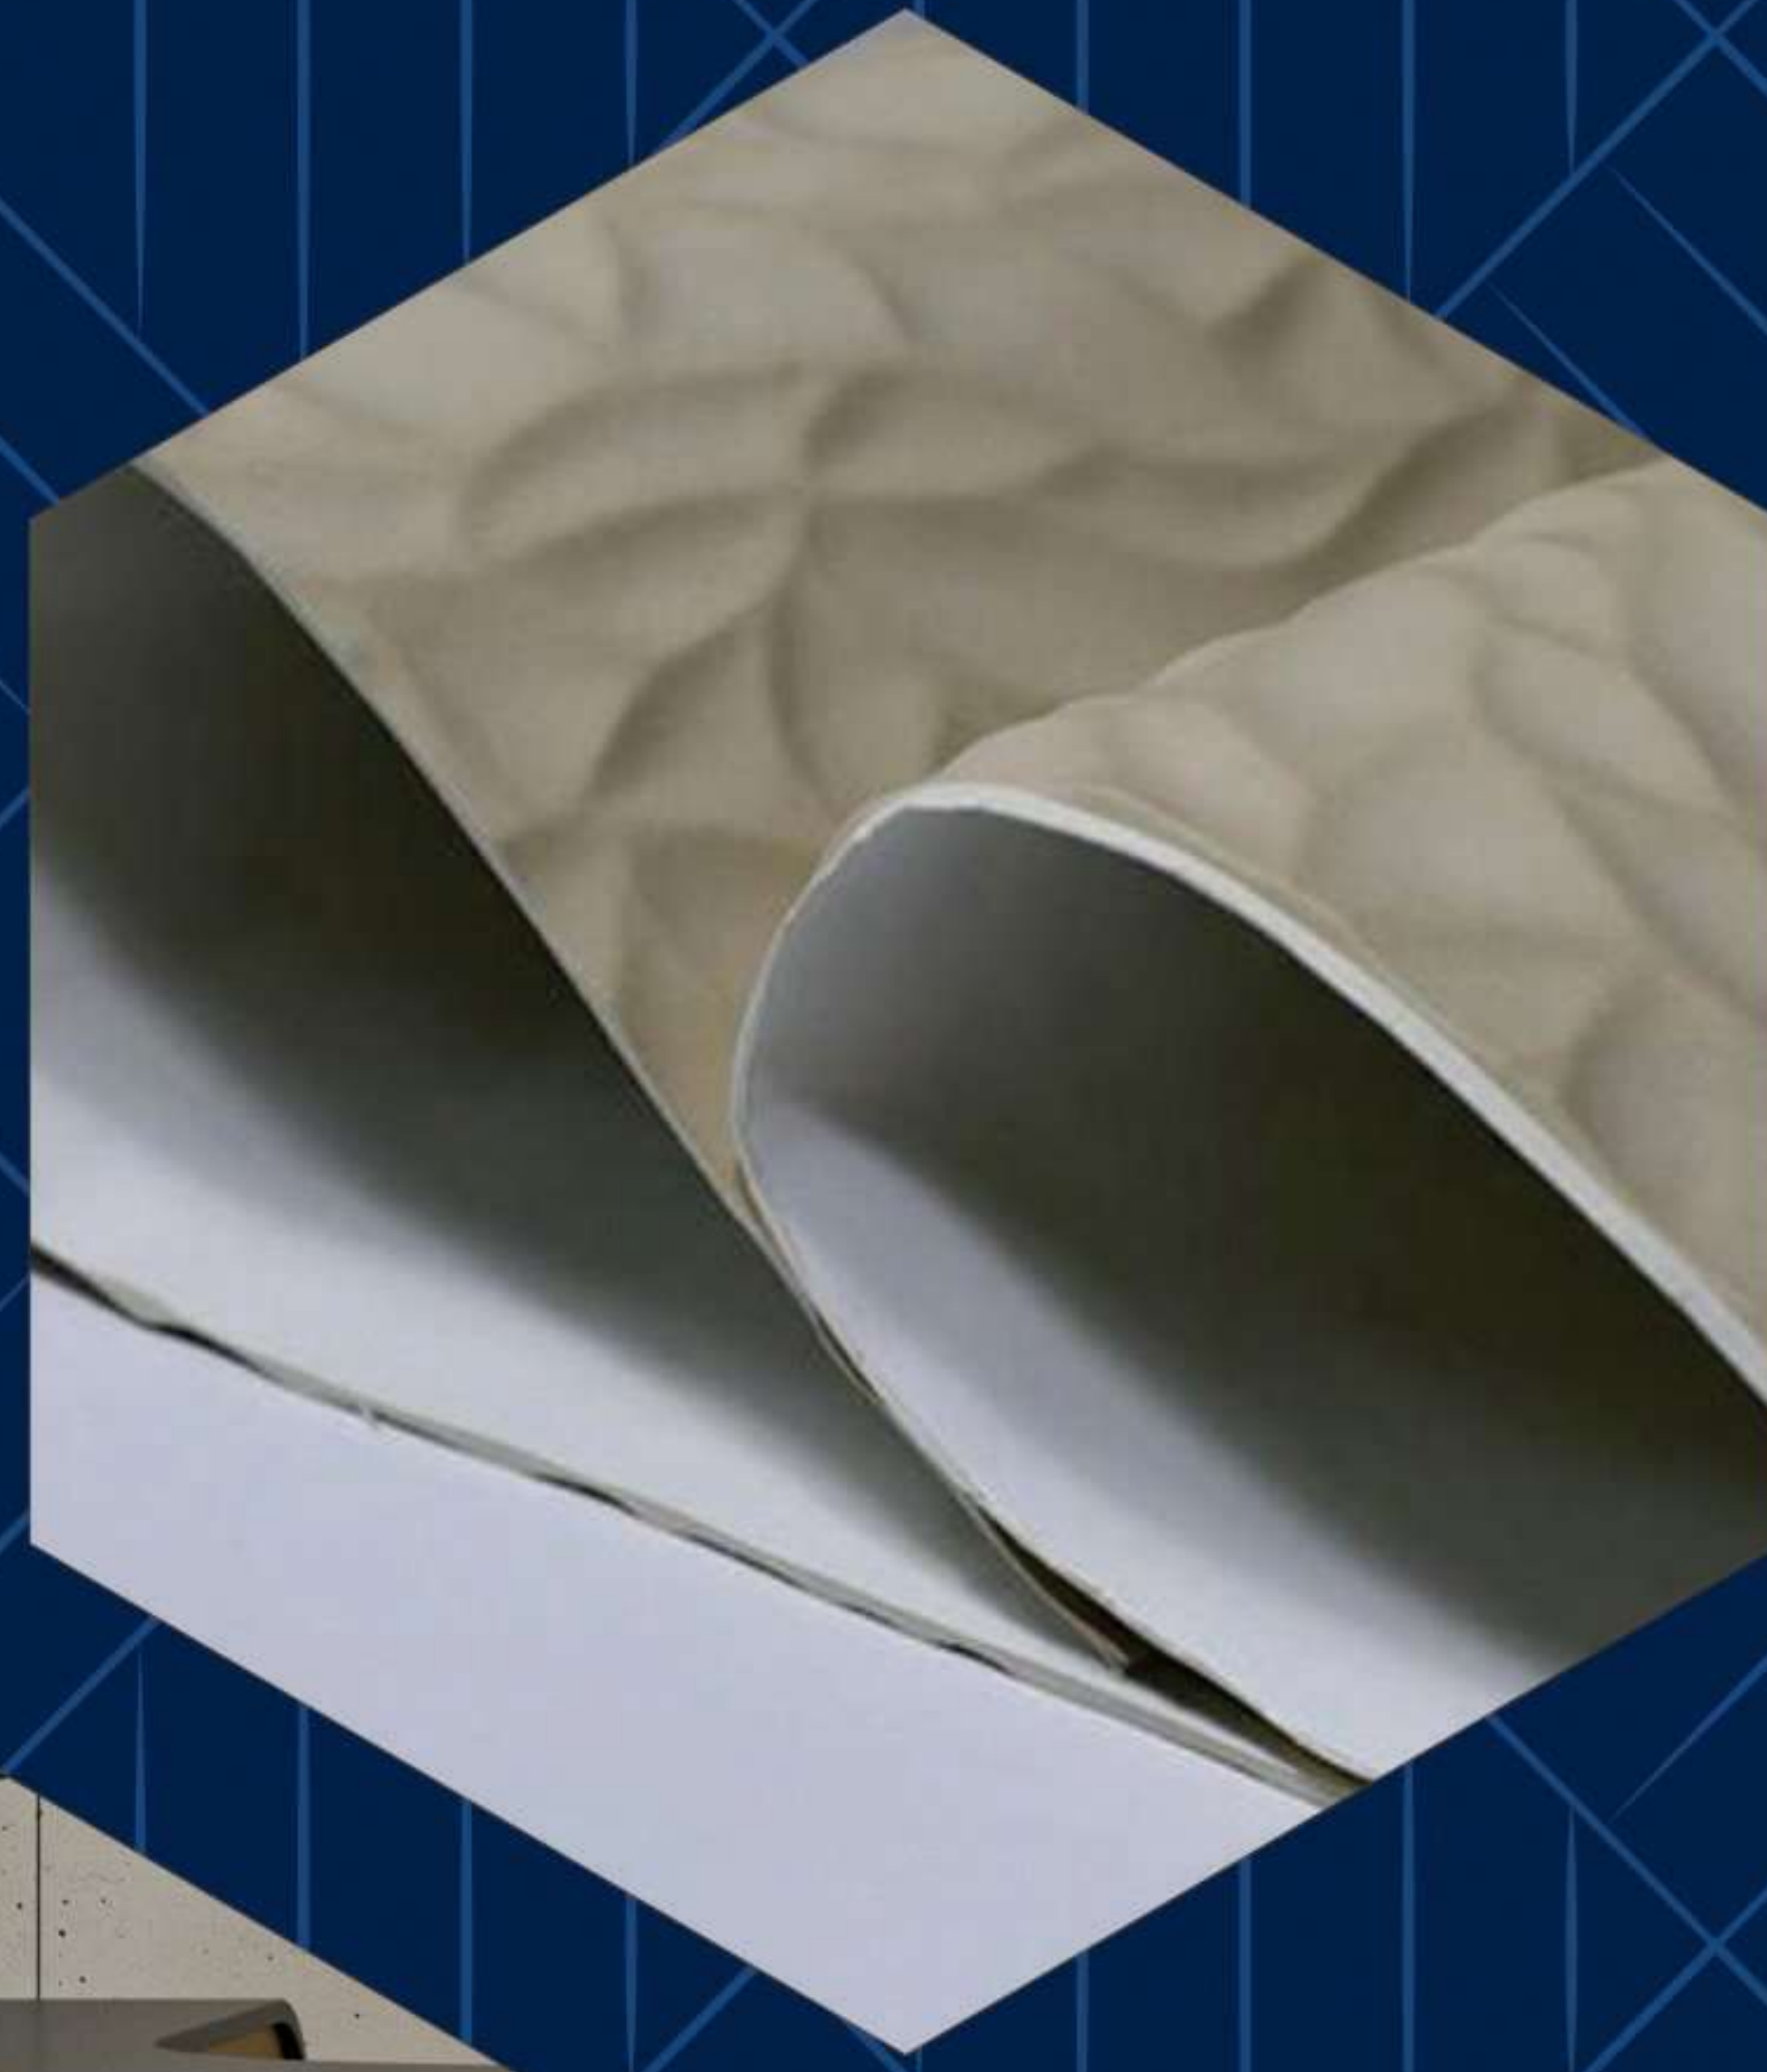

MARK DECOR[©]

Graffito
Soft Panels

First Time in India Flexible Soft Panel

First Time in India Flexible Soft Panel

India's **Biggest** Manufacturing
Company For Wall **Decoration**

Can Be **Paint As** 
 **Your Colour Choice**

Features

- Easy to Use Arch, Curve & Round Surface Also Use 90 Degree
- Fast Application
- Light Weight
- Easy to Install
- Wet Application
- Low Maintenance
- High Strength
- Endless Design

GSP001 - P00

SIZE
1200X2400mm

THICKNESS
2mm to 4mm
Depend on Design

SCRATCH
RESISTANCE

STAIN
RESISTANCE

EASY TO
CLEAN

ANTI BACTERIAL
SURFACE

WATER
RESISTANCE

GSP003 - P00

GSP006 - P00

GSP009 - P00

SIZE
1200X2400mm

THICKNESS
2mm to 4mm
Depend on Design

GSP012 - P00

GSP 13 - P00

GSP019 - P00

GSP028 - P00